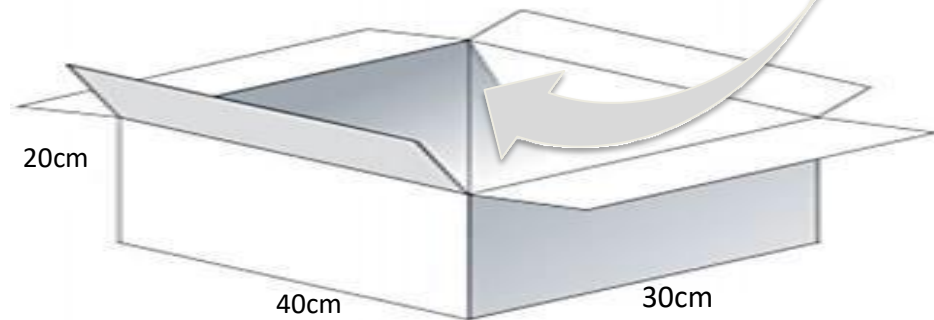

# Packaging

Each antenna pack in a poly bag

30cm

22cm

25 PCS Per Carton

Carton Dimensions: 40\*30\*20cm

**CE FC**

ISO 9001