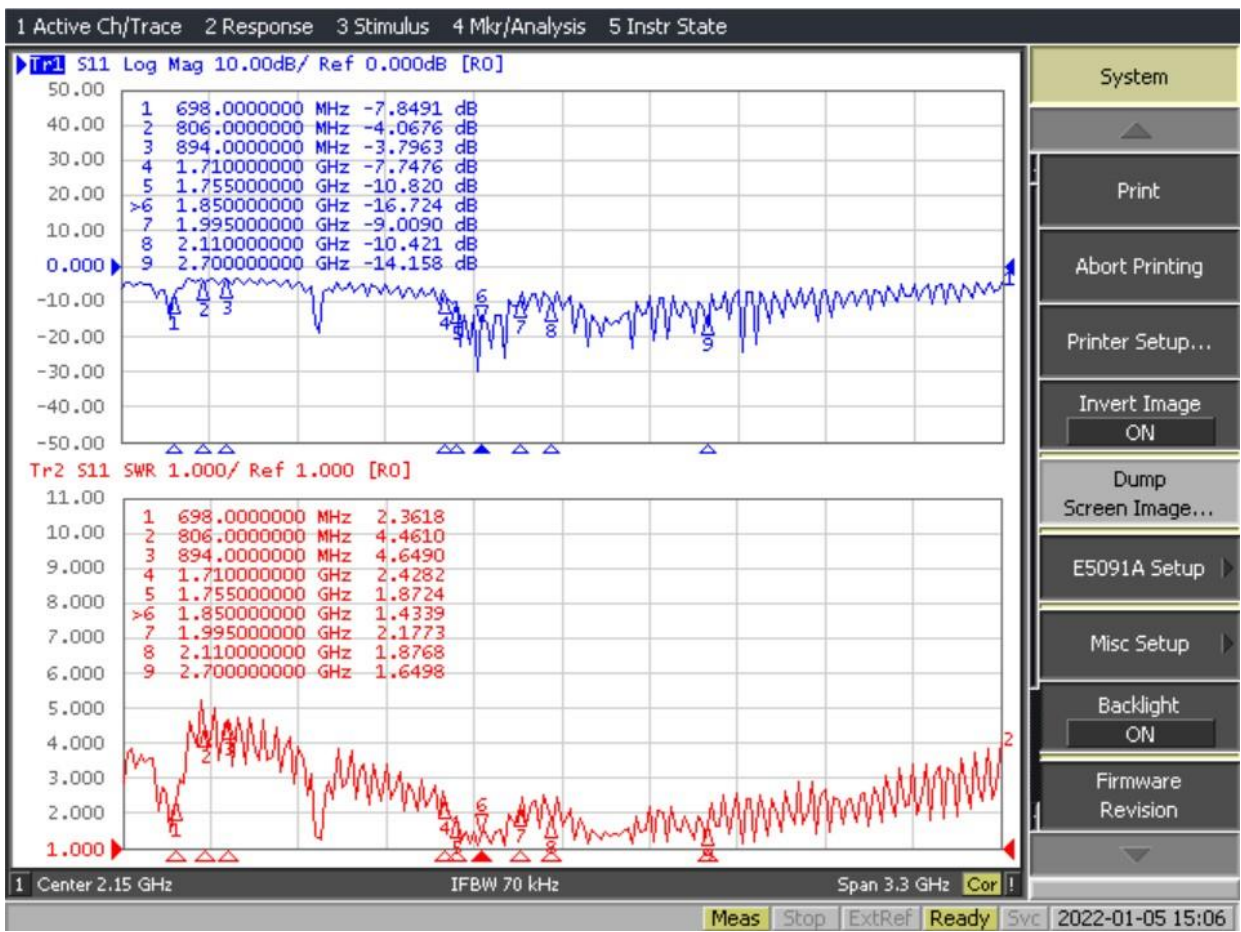

System

Print

Abort Printing

Printer Setup...

Invert Image ON

Dump Screen Image...

E5091A Setup

Misc Setup

Backlight ON

Firmware Revision