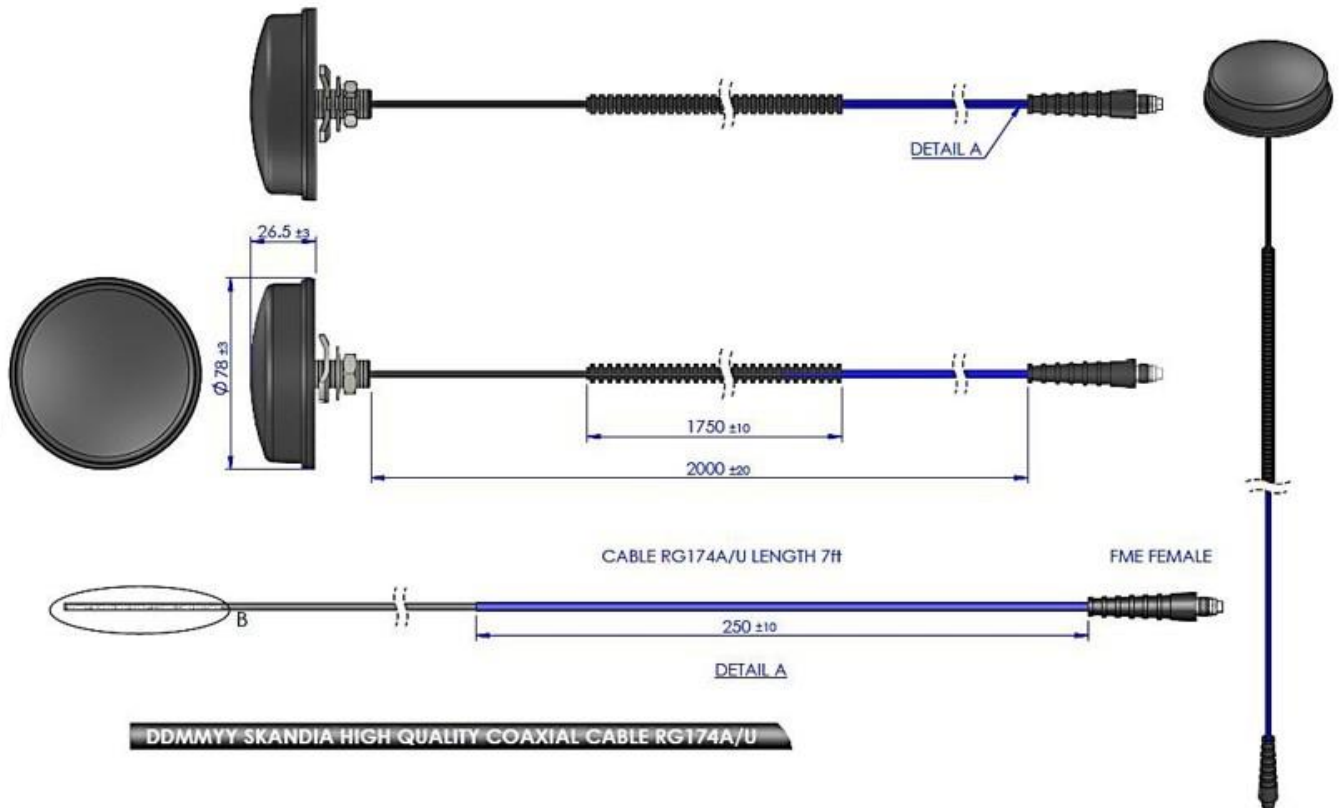

System

Print

Abort Printing

Printer Setup...

Invert Image ON

Dump Screen Image...

E5091A Setup

Misc Setup

Backlight ON

Firmware Revision